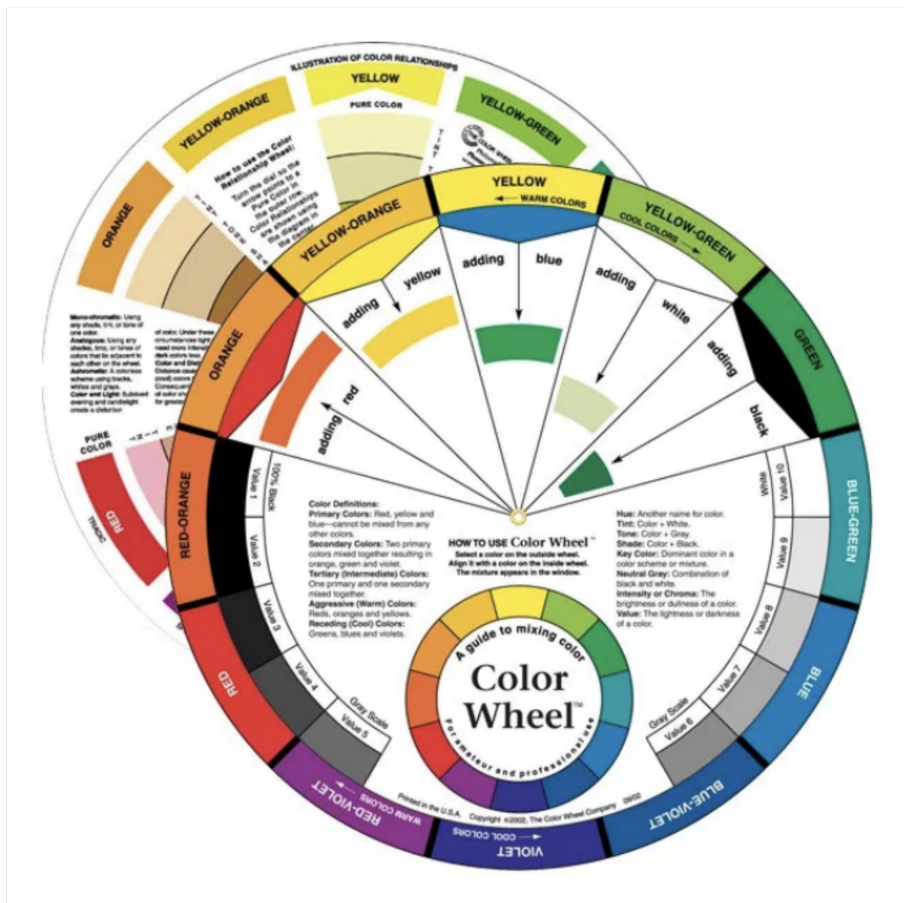

COLOR WHEEL

indispensable

sold @ art(web)shops

different languages, sizes & types

pocket type : paint

info useage follows during the color year

WWW.(REYARTE.BE

(LEMY ROELANDT