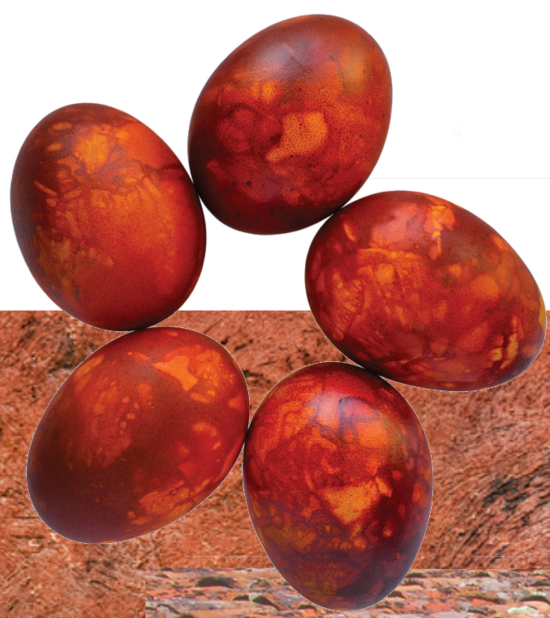

C
O
L
O
R

C
O
M
B
I

TERRACOTTA & ROUGE

WWW.CREYARTE.BE
CLEMY ROELANDT
POWERTEX & MIXED MEDIA
COPY RIGHT PROTECTED