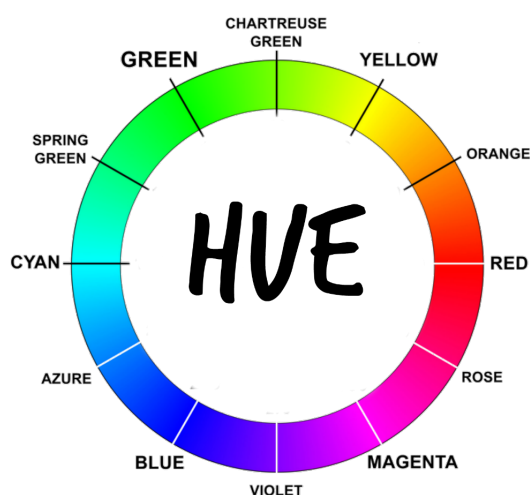

# HUE, TINT, TONE & SHADE

**COLOr** is the general term we use to describe every hue, tint, tone or shade we see.

A **HUE** refers to the dominant color family.

12 colors on the wheel

**TINT** = 1 of the 12 colors/hues with only white added (also called pastel)

**TONE** = 1 of the 12 colors with grey (black + white)

**SHADE** = 1 of the 12 colors with only black added

WWW.(REYARTE.BE  
(LEMY ROELANDT

POWERTEX & MIXED MEDIA  
365 COLOR DAYS  
COPY RIGHT PROTECTED