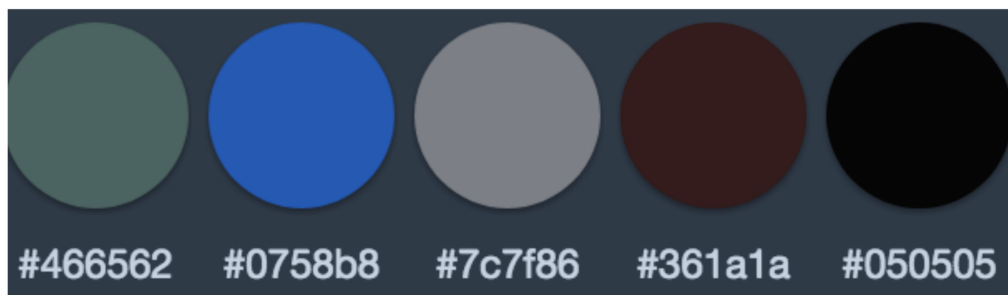

# POWERTEX + - HEXCODE

---

WHITE - IVORY - OCHER - TERRACOTTA - RED

GREEN - BLUE - LEAD - BRONZE - BLACK

WWW.CREAMYARTS.BE  
CREAMY ROELANDT

POWERTEX & MIXED MEDIA

365 COLOR DAYS

(COPY RIGHT PROTECTED)