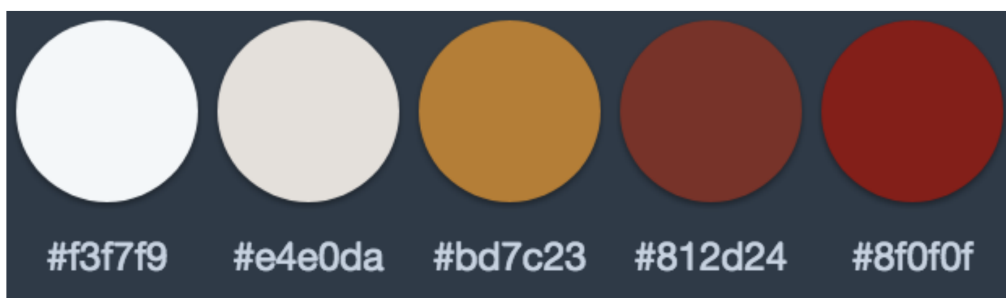

# POWERTEX + - HEXCODE

---

WHITE - IVORY - OCHER - TERRACOTTA - RED

GREEN - BLUE - LEAD - BRONZE - BLACK

WWW.CREAMYARTS.BE  
CREAMY ROELANDT

POWERTEX & MIXED MEDIA

365 COLOR DAYS

(COPY RIGHT PROTECTED)