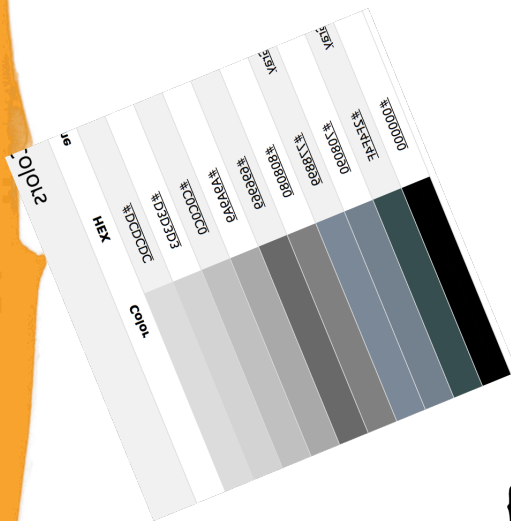

# GREY

MIX OF BLACK & WHITE  
COLOR THAT IS THE MIDDLE  
IN THE COLOR CIRCLE OF THE OPPOSIT COLORS  
COLOR THAT SYMBOLIZES NEUTRALITY

## SYMBOLISM

positive

refined - tight

organised

negative

boring, gray, mass

WWW.GREYARTE.BE

LEMY ROELANDT