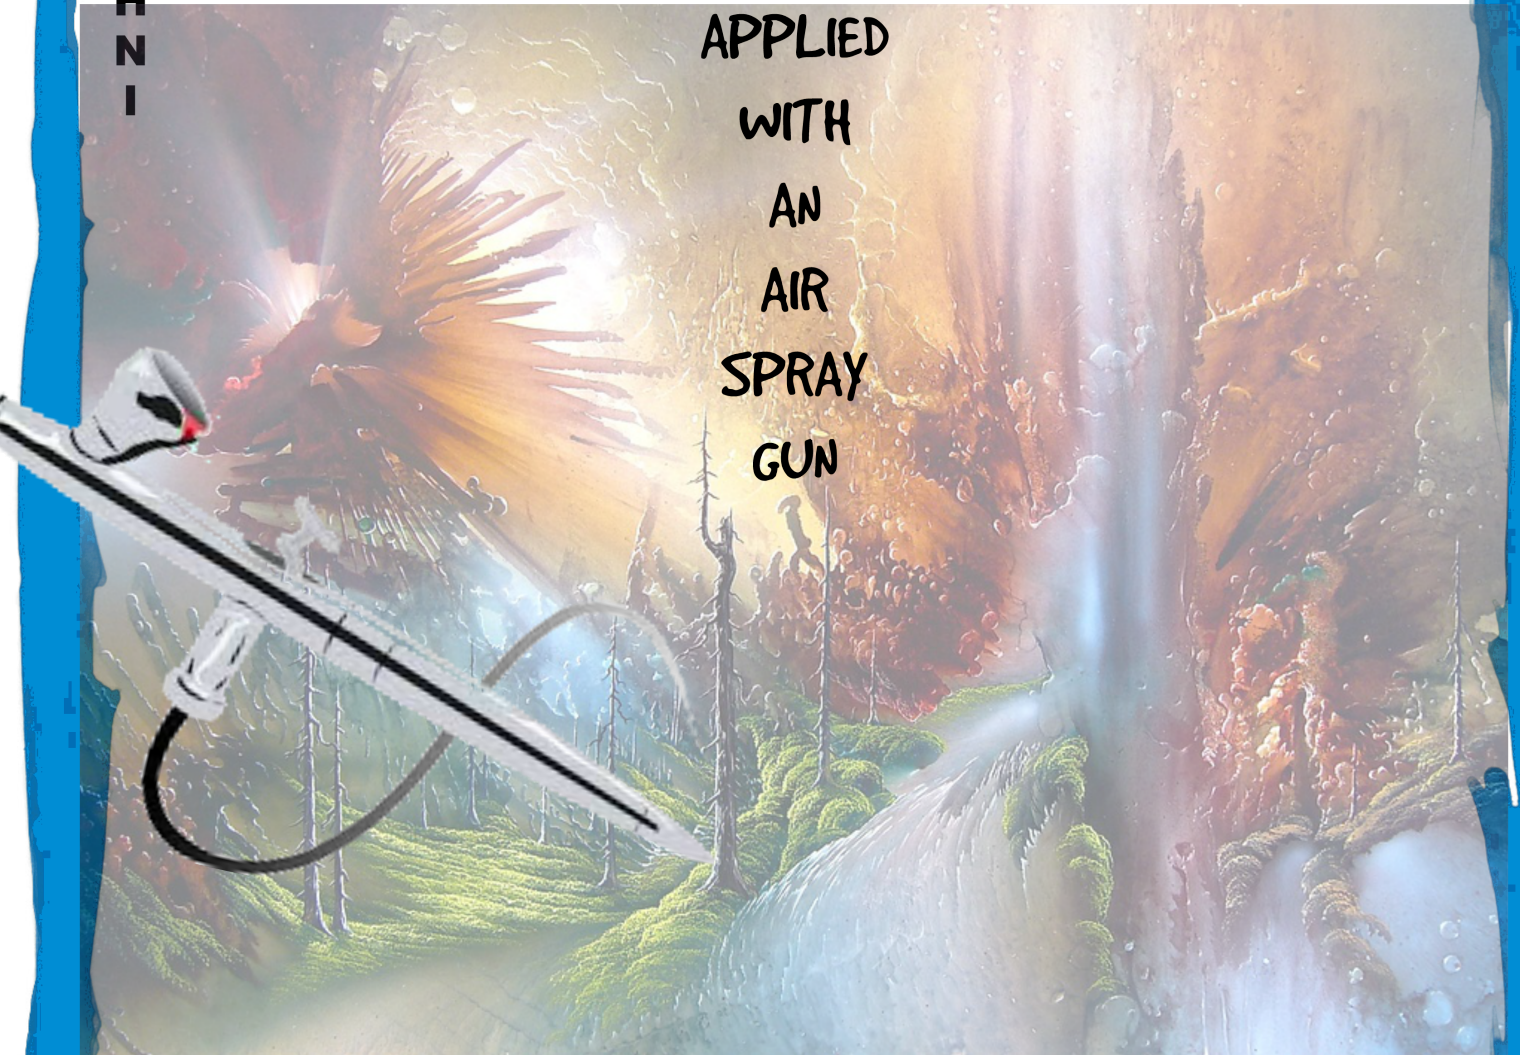

C
O
L
O
R

T
E
C
H
N
I

AIRBRUSH

PAINT
IS
APPLIED
WITH
AN
AIR
SPRAY
GUN

WWW.(REYARTE.BE
(LEMY ROELANDT

POWERTEX & MIXED MEDIA

365 COLOR DAYS

(COPY RIGHT PROTECTED